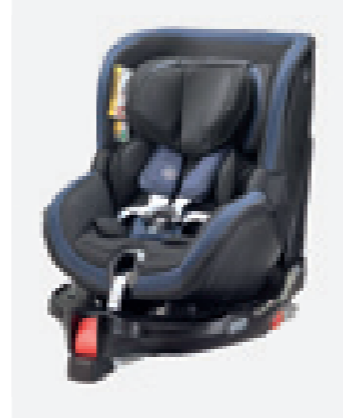

Genuine Child Seat i-SIZE Dualfix,