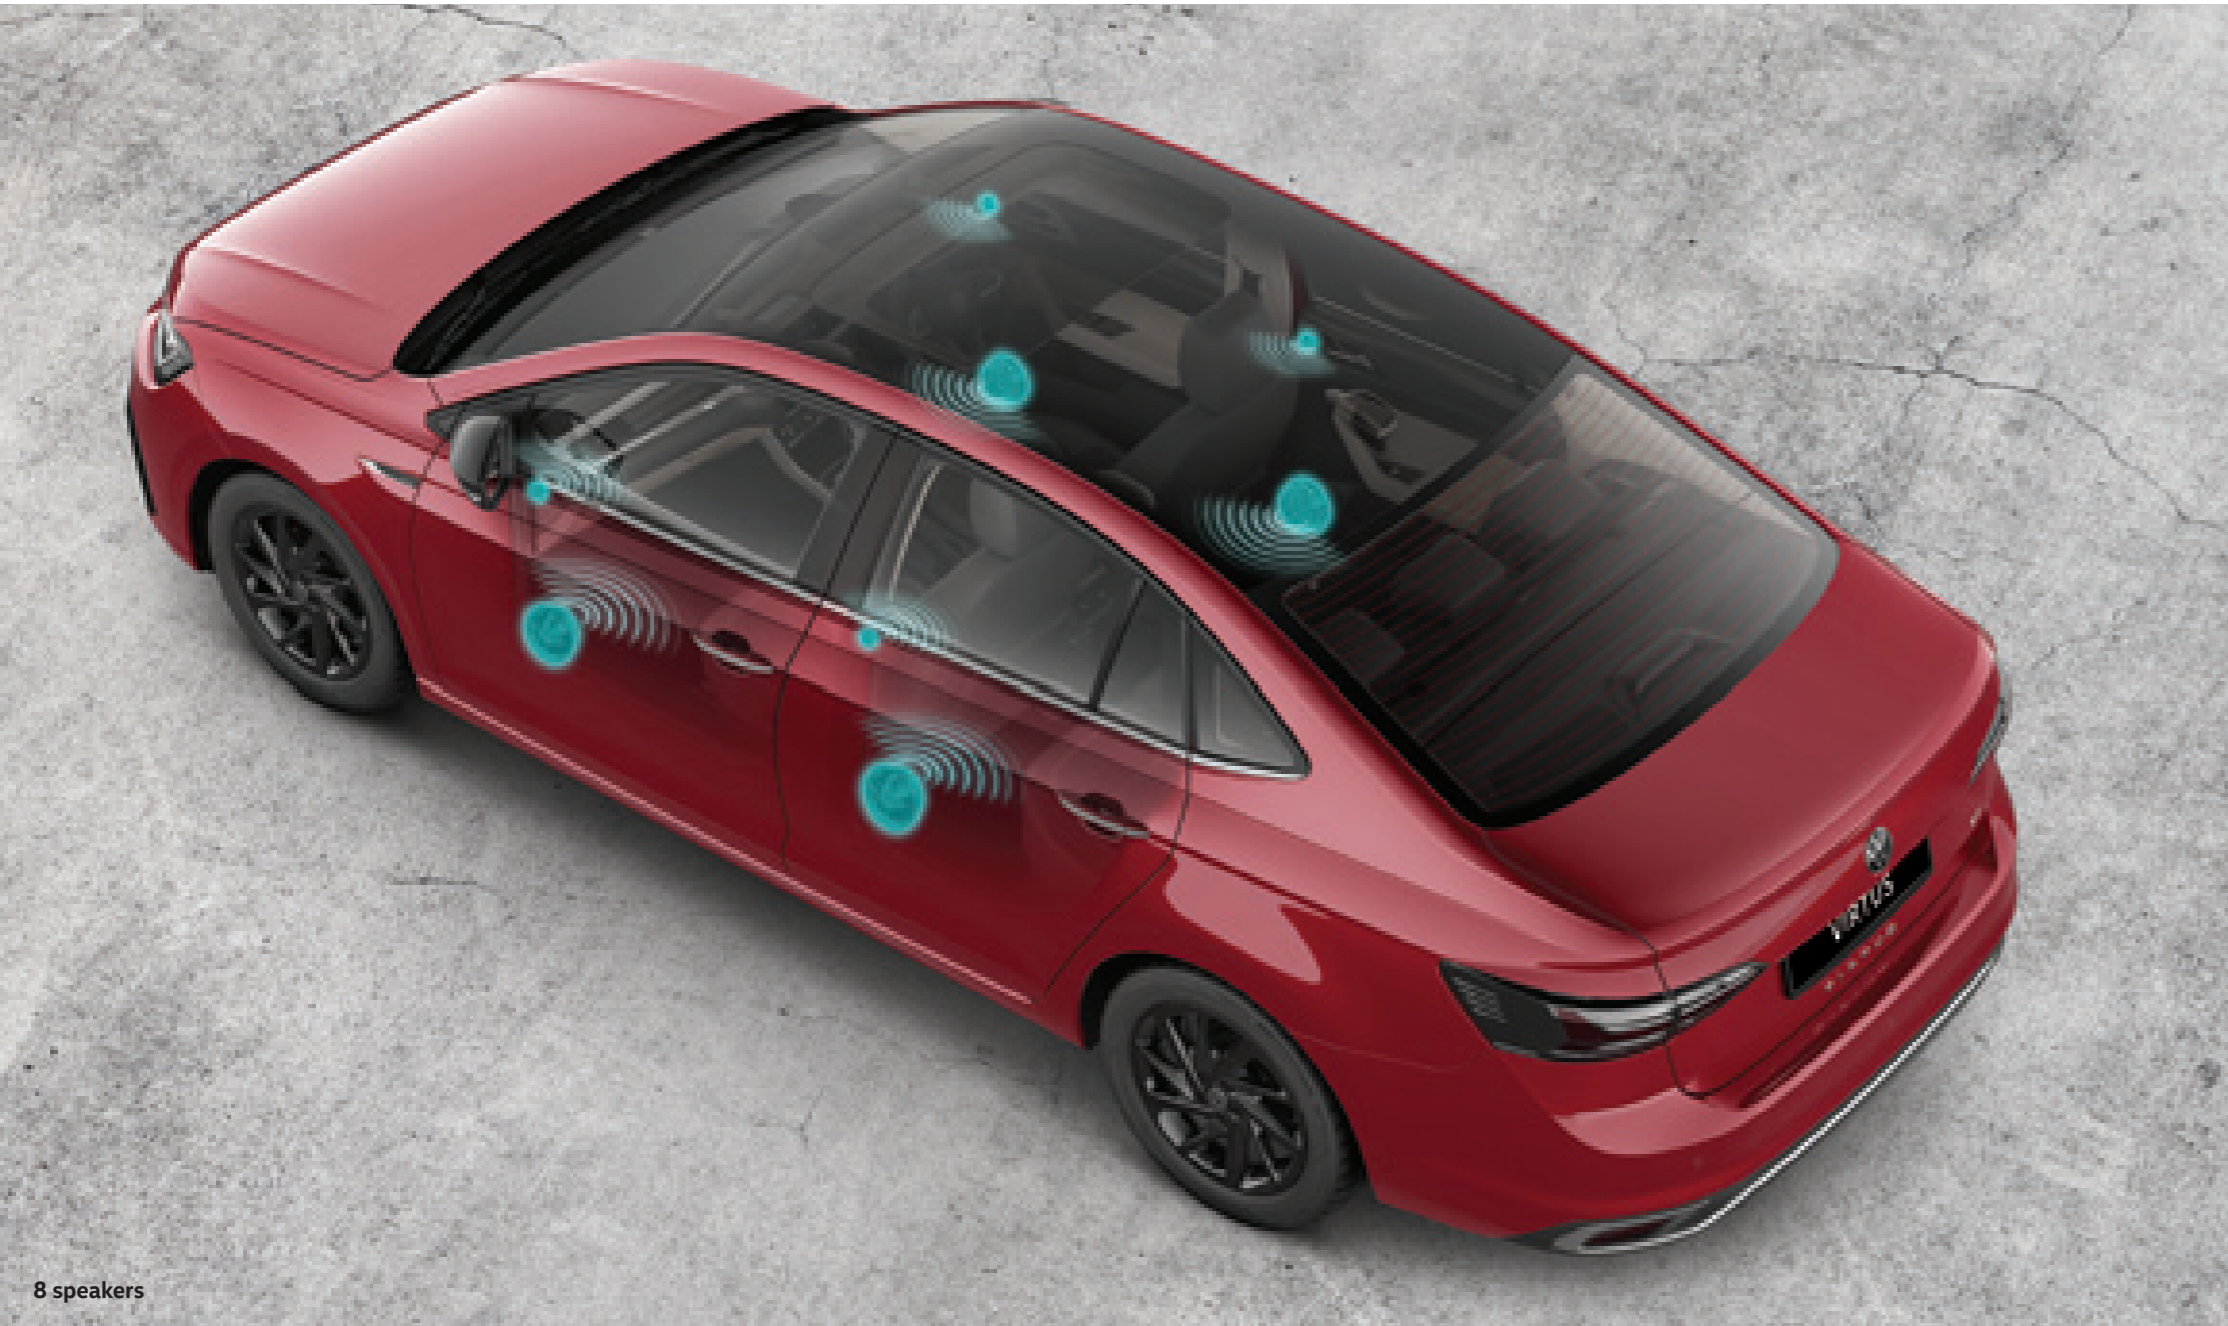

## Performance Line

When it comes to the thrill of driving, the GT badged Performance Line is as invigorating as it gets. It's powered by the revolutionary 1.5L TSI EVO engine with active cylinder management technology mated to a 7-speed DSG transmission.

1.5L TSI EVO engine

7-speed DSG

'Razor' black alloy wheels

GT badge

# HELLO CONNECTIVITY

Digital cockpit

8 speakers

Wireless AppConnect - Android Auto™ and Apple Carplay™

Wireless AppConnect - Navigation

If a fully connected driving experience is what you're after, it doesn't get any better than the Virtus.