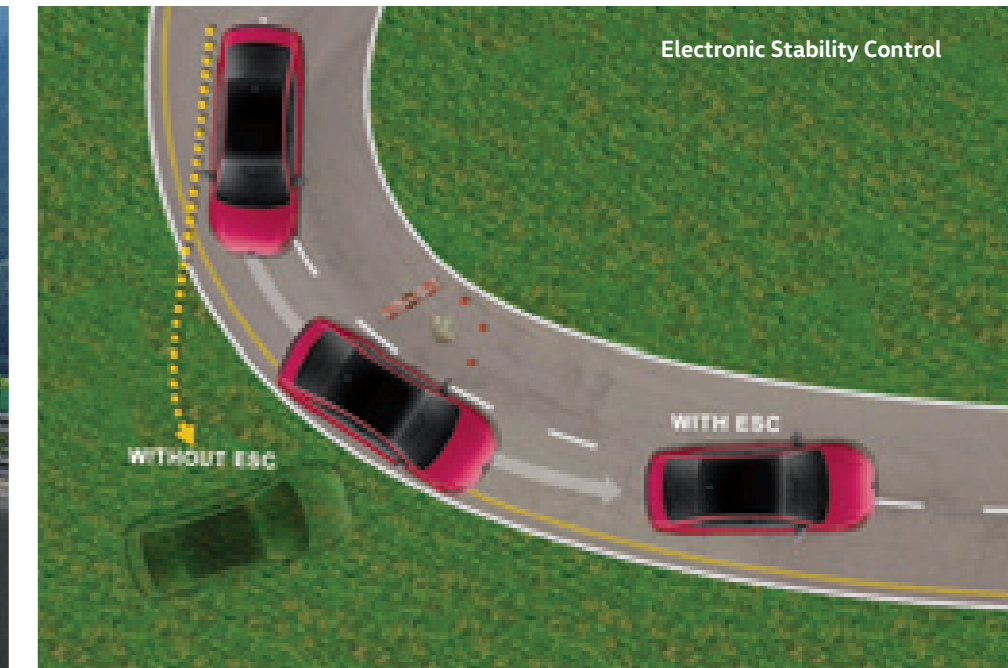

The Virtus is equipped with over 40 safety features including up to 6 airbags to ensure safety in the event of a critical crash and Electronic Stability Control which detects critical situations and prevents skidding. Park Distance Control and rear view camera make parking in tight spots easier than ever. Multi-collision brakes, and Hill Hold Control keep you secure. While, tire pressure deflation warning, 3-head rests at rear, ISOFIX child seat anchorage, and brake disc wiping make the Virtus a safe choice.